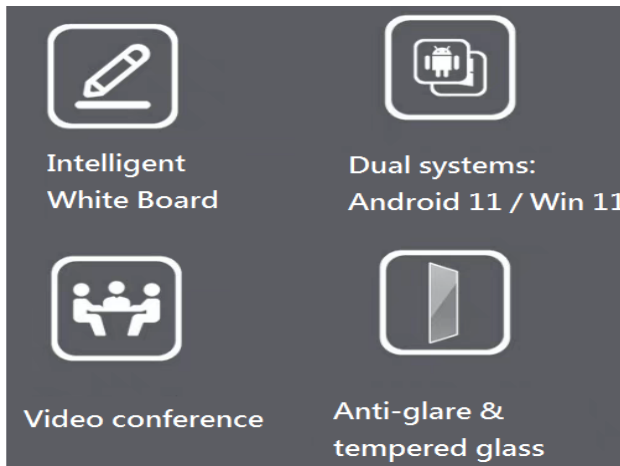

## Anker Touch White Board

<p><b>Feature:</b></p>	<ul style="list-style-type: none"> <li>✓ 20 touch points</li> <li>✓ Support Google</li> <li>✓ Anti-glare &amp; Tempered glass</li> <li>✓ Easy file sharing</li> </ul>	<ul style="list-style-type: none"> <li>✓ Dual-system switching</li> <li>✓ Built in Intelligent white board</li> <li>✓ Ultra-Thin design</li> <li>✓ OPS design (the PC can be use independently)</li> </ul>
------------------------	---	--

OPS (the PC can be use independently)

Android interface

Front side interface

Other input / output

Easy and fast file sharing

Vote kit

## Anker Touch White Board

LED panel Size:	55"	65"	75"	85"
Model:	AR-T-55RD	AR-T-65RD	AR-T-75RD	AR-T-85RD
Estimate active area (W x H mm):	1211 x 682	1430 x 805	1651 x 930	1897.4 x 1069
Dimension (W x H x D) mm:	1252 x 754 x 85	1470 x 877 x 86	1694 x 1002 x 91	1930 x 1158 x 94
Est. Weight:	25kg	40kg	60Kg	78kg
Power Consumption:	<120W	< 150W	< 260W	<370W
Resolution:	3840 x 2160 (16:9)		Response time:	3 - 8 ms
Contrast ratio:	4000:1 or above		Brightness:	350 cd/m <sup>2</sup> or above
Viewing angle:	178 /178		Camera:	48M pixels
Speaker:	2.0 Stereo Sound 15W x 2		Microphone:	Linear Array 8
Interface (android):	Front:	USB-C x 1, HDMI x 1, Touch USB x 1, USB x 2		
	Side:	HDMI x 2, USB x 2, Touch USB x 1, RJ45 x 1 (for android system)		
	Back:	VGA x 1, RS-232 x 1, Audio-in x 1, Mic x 1, Optical-out x 1		
Touch parameter:	✓ Touch: Any non-transparence object (>5mm)    ✓ Scanning accuracy: 4096*4096			
Certification:	EN60950 / 61000			

Built-in Dual System	System	Windows 10 / 11 (OPS)	Android 11.0
	CPU	Intel i3-i7 CPU	T982-N0DN
	RAM	4-16GB RAM	4GB RAM
	Storage	250GB SSD or above	32GB Flash
	Application / function	Basic windows function	Digital White Board, File sharing, Google play, video meeting, Screen Mirroring, Vote kit, WPS Office
	Power	40 - 100W	depends on the size (120-370W)
	Other	LAN, WIFI, USB x 6	LAN, WIFI, USB x 4, Type-C x1